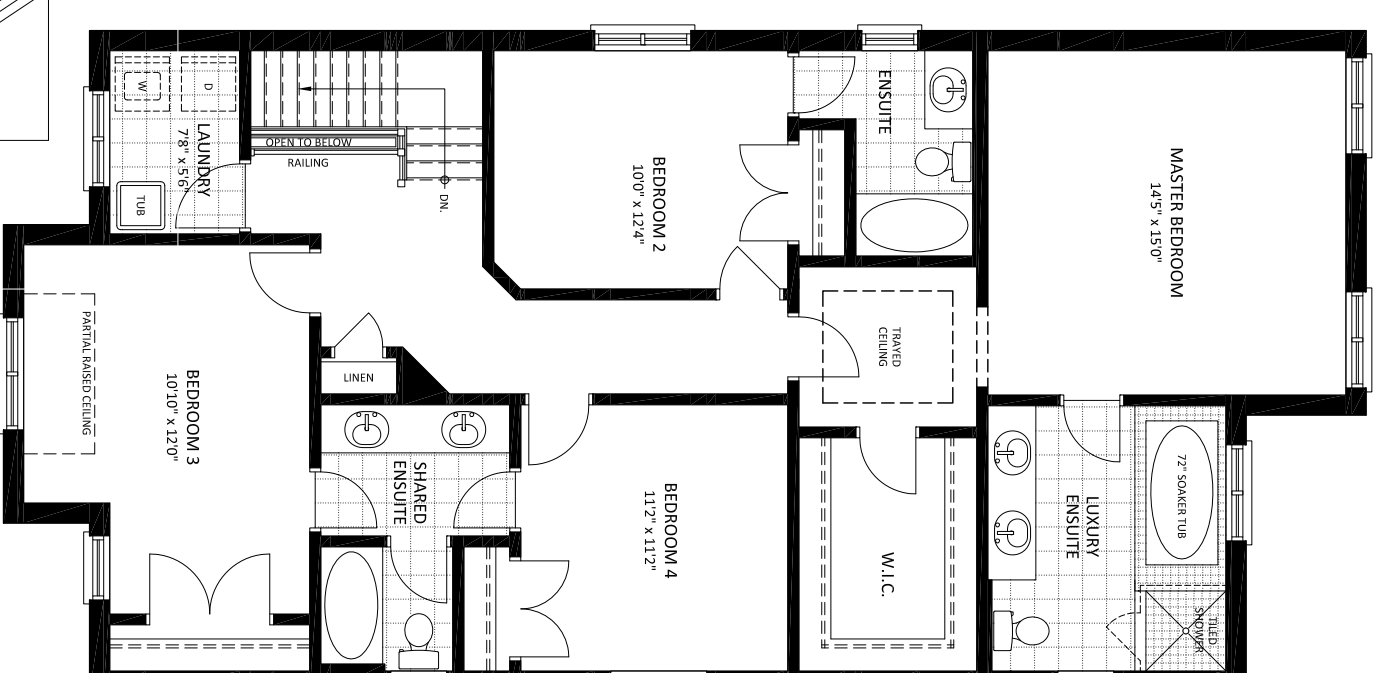

BASEMENT FLOOR PLAN

MAIN FLOOR PLAN

INTERIOR DETAIL

SECOND FLOOR PLAN

SCARLET

CEDARHOLLOW - MODEL HOME

FINALIST - LHBA 2012 Best Overall New Home Design 2 Storey \$401,000 - \$550,000