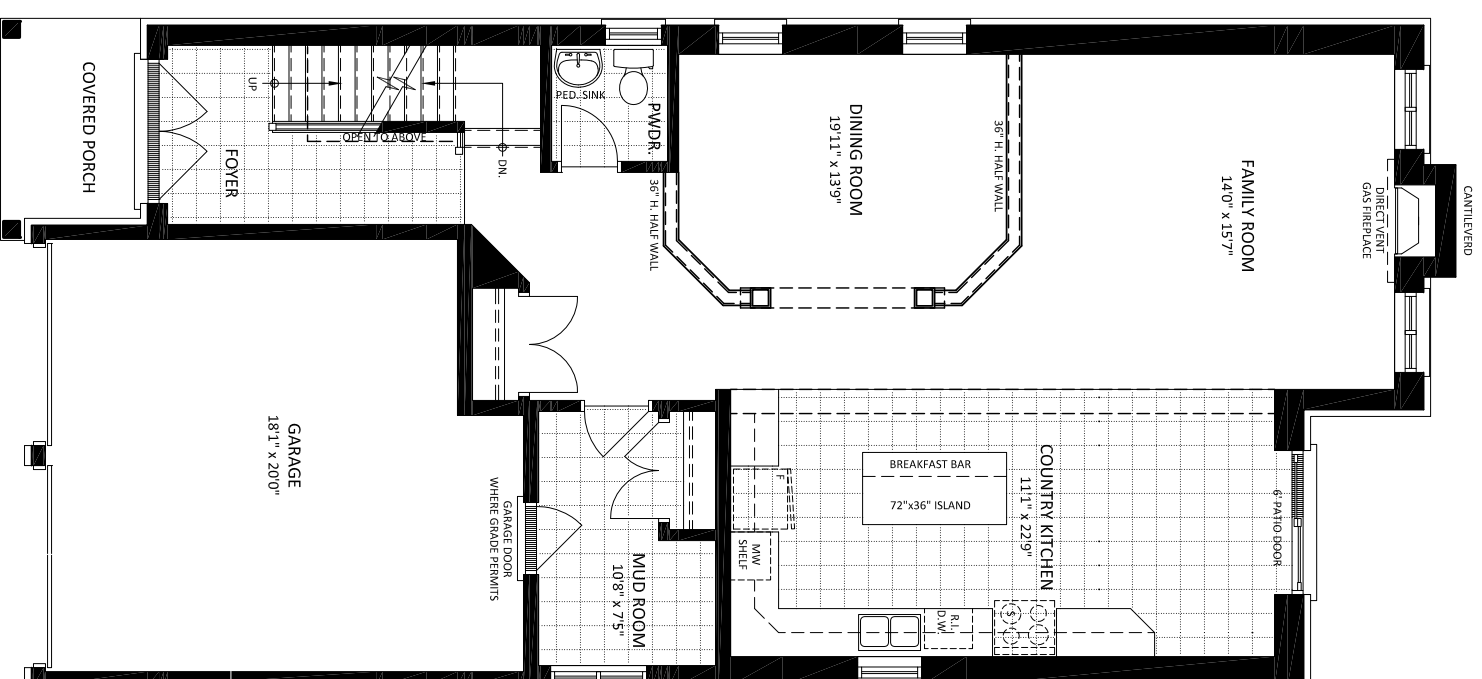

BASEMENT FLOOR PLAN

MAIN FLOOR PLAN

INTERIOR DETAIL

SECOND FLOOR PLAN

SCARLET

CEDARHOLLOW - MODEL HOME

FINALIST - LHBA 2012 Best Overall New Home Design 2 Storey \$401,000 - \$550,000