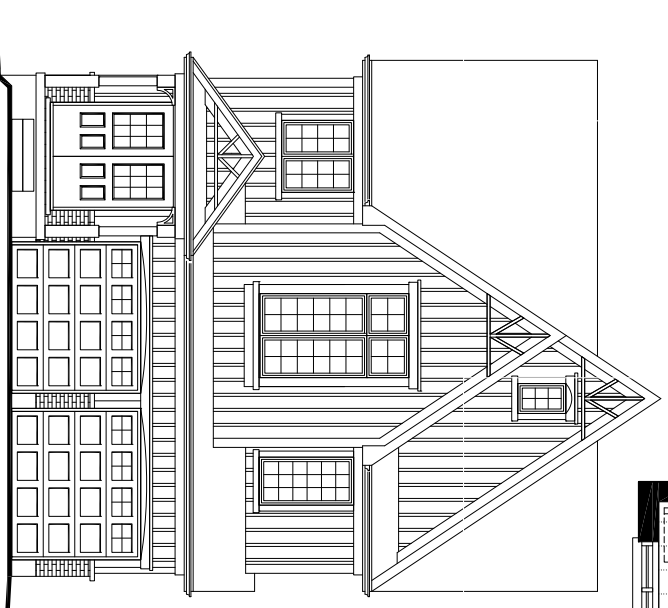

BASEMENT FLOOR PLAN

MAIN FLOOR PLAN

INTERIOR DETAIL

SECOND FLOOR PLAN

SCARLET

CEDARHOLLOW - MODEL HOME

FINALIST - LHBA 2012 Best Overall New Home Design 2 Storey \$401,000 - \$550,000